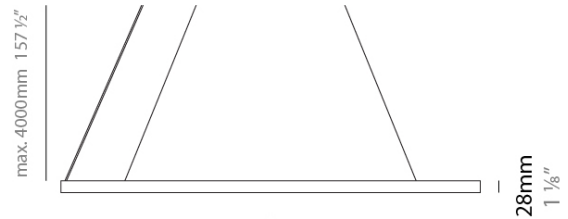

SILHOUETTES SUSPENSION

A31056- : A31056-30K-28

base number

DESCRIPTION

Silhouette Suspension - Ø1000mm/39 3/8", 50W LED- 24Vdc CCT: 3000K / CRI 90 (30K) Body: Ancient Bronze (28) Power Feed: 4000m Transparent Cable

1. To build a product code in our configurator select the specify button on the base model # product page
2. To build a manual product code on this datasheet choose from the options listed below in blue font and add the suffix to the base model #

GENERAL

Series: Silhouettes
Partner: Prolicht
Division: Design
Installation: Suspension
Product Type: Modular Systems
Mounting Location: Ceiling
Light Distribution: Direct

PHYSICAL

Shape: Round
Diameter (mm): 1000
Diameter (in): 39 3/8
Height (mm): 28
Height (in): 1 1/8
Max. Overall Height (mm): 4028
Max. Overall Height (in): 158 3/16
Weight (kg): 10.24kg
Diffuser: PMMA - Opal
Fixture Finish: SSR / BKV / CWI / CRY / HAB / UFT / ITA / RUA / FTG / MYG / LOD / PUS / FRO / FUP / KIA / POP / BLS / SPG / MEY / GOH / CHC / COM / ABZ / JAG / OBR / MOS / ROR
Fixture Material: Aluminum
Cable Details: 4000mm/157 1/2" Transparent Cable

ELECTRICAL

Input Wattage (W): 50

LED

Color Temperature (°K): 3000
Max. Delivered Lumen (lm): 3740
Nominal Lumen (lm): 4000
CRI: >90 CRI

RATINGS AND CERTIFICATIONS

Certified By: Certified for North American Standards
IP rating: IP20

Ø1000mm 39 3/8"